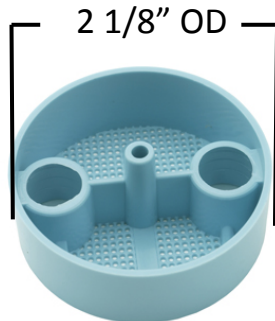

Topic: DCI vacuum canister and solids collector screen identification.

Problem: What solids collector do you need for a DCI vacuum canister? Use these dimensions to determine what part you need.

DCI Canister PN 5872

DCI Canister PN 5873

DCI Canister
PN 5860/5810 (black)

DCI PN 5820/5832

DCI PN 5817

DCI PN 5889/5887

DCI PN 5818

2 5/8" OD