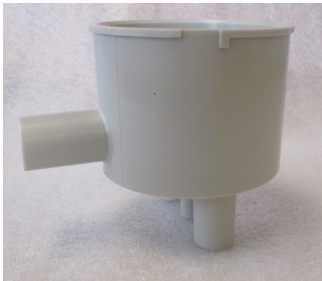

Topic: DCI vacuum canister and solids collector screen identification.

Problem: What solids collector do you need for a DCI vacuum canister? Use these dimensions to determine what part you need.

DCI Canister PN 5872

DCI Canister PN 5873

DCI Canister
PN 5860/5810 (black)

DCI PN 5820/5832

DCI PN 5817

DCI PN 5889/5887

DCI PN 5818

2 5/8" OD